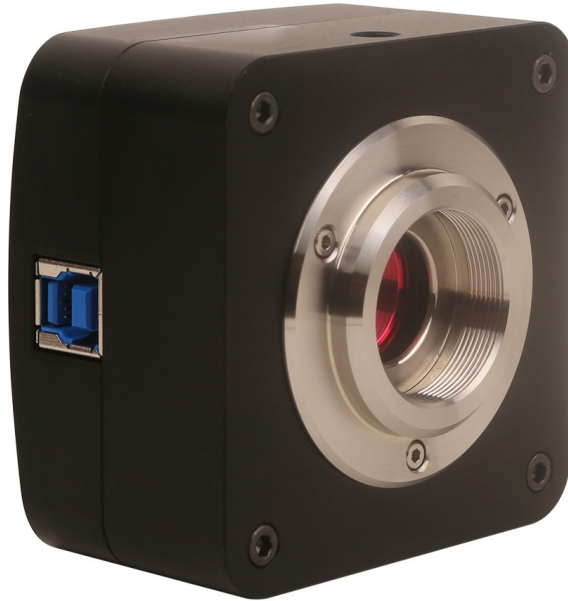

**CAMERA DIGITALE 6.0MP
CCD TP6000H
CON
SENSORE 1.0"
SONY ICX694AQG(C) ALG(M)
USB 3.0**

SENSORE SONY ExView HAD CCD

CARATTERISTICHE

- CCD B/N-COLORE DA 1" SONY ICX694
- SCANSIONE PROGRESSIVA
- CONVERTITORE A/D DA 12-BIT PARALLELO
- SENSIBILITA' 1000mV 1/30sec (MONO)
- SENSIBILITA' 1000mV 1/30sec (COLORE)
- RISOLUZIONE 2748x2200
- VELOCITA' 7.5 e 14 fps
- DINAMICA 68.7 64.4 dB
- RAPPORTO s/n 44.1 43.9 dB
- ATTACCO PASSO "C"
- ESPOSIZIONE 0.06ms - 1000s
- BILANCIAMENTO BIANCO auto/man.
- AUTO ESPOSIZIONE auto/man.
- USB 3.0 ALTA VELOCITA'
- CORPO IN ALLUMINIO ANODIZZATO
- DIMENSIONI 70x70x50 mm

CCD TP6000H

SPECIFICHE

Model	TP6000H Color CCD 6.0 Mp	TP6000MH Mono CCD 6.0 Mp
Image Sensor	SONY EXVIEW 1" ICX694ALG (14.6 X 12.8mm) Color	SONY EXVIEW 1" ICX694ALG (14.6 X 12.8mm) Mono
Scan Mode	Progressive	Progressive
Pixel Size	4.54µm x 4.54µm	4.54µm x 4.54µm
Color Rendering Technique	Ultra Fine™ Color Engine	Monochrome
A/D Converter	12-bit Parallel, 8-bit R.G.B to PC	12-bit Parallel, 8-bit to PC
G Sensitivity	1000mV with 1/30s Accumulation	1000mV with 1/30s Accumulation
Max Resolution (Hardware)	2748x2200 (Approx. 6.0Mp Pixels)	2748x2200 (Approx. 6.0Mp Pixels)
Speed (Depends on the PC)	14fps @2748x1092	14fps @2748x1092
Wave Length(nm)	380-650nm (IR-Cut added)	380-650nm (IR-Cut added)
Exposure	0.06ms~1000s, ROI Auto & Manual	0.06ms~1000s, ROI Auto & Manual
White Balance	One Push ROI WB/Manual Temp.Tint Adj	
Auto-exposure	Automatic / Manual	Automatic / Manual
Digital Interface	USB3.0	USB3.0
Shutter Control	Electronic shutter	Electronic shutter
Programmable Control	Image size, brightness, gain, contrast, gamma, saturation, exposure time	Image size, brightness, gain, contrast, gamma, saturation, exposure time
Working Temperature	10°C ~ 50°C	10°C ~ 50°C
USB Cable	USB 3.0 cable, length 2.5m	USB 3.0 cable, length 2.5m
Power Supply	DC 5V over PC USB port for Camera	DC 5V over PC USB port for Camera
Camera Body	70x70x50 mm	70x70x50 mm